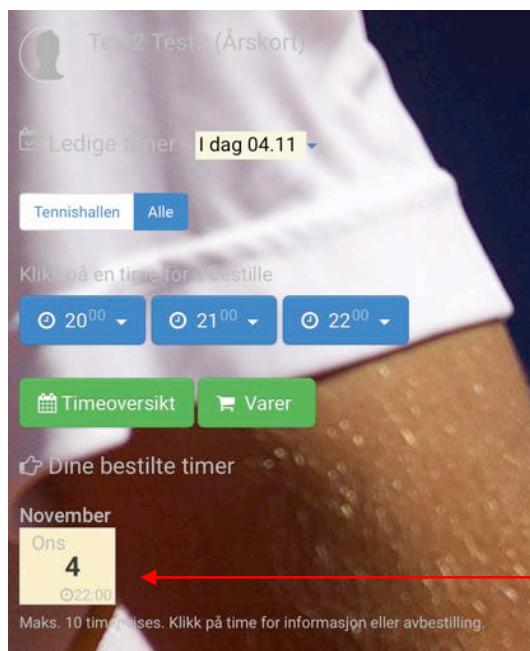

Bestilling

Fyll inn valgfritt visningsnavn.

Ditt eget navn vises automatisk dersom dette feltet er blankt.

Bestilling **BANE 4**

Onsdag 4. nov. ⌚ 22:00

🔴 NOK 0

☐ Bestill 2 timer

Melding/alternativt visningsnavn

Betalingsmetode

☒ Gratis

Neste Avbryt

Fortsett til bekreftelse, og bekreft bestillingen.

Bestilling **BANE 4**

Onsdag 4. nov. ⌚ 22:00

🔴 NOK 0

Bekreft bestillingen

Tilbake Avbryt

Bestilling **BANE 4**

Takk for bestillingen! 😊

Onsdag 4. november fra 22:00 - 23:00. BANE 4.

Pris: NOK 0

Kvittering er sendt deg på e-post.

For oversikt over dine bestillinger, se **Test2 Test2 (Årskort)** i hovedmeny.

Lukk

Bestillingen vises i hovedbildet.